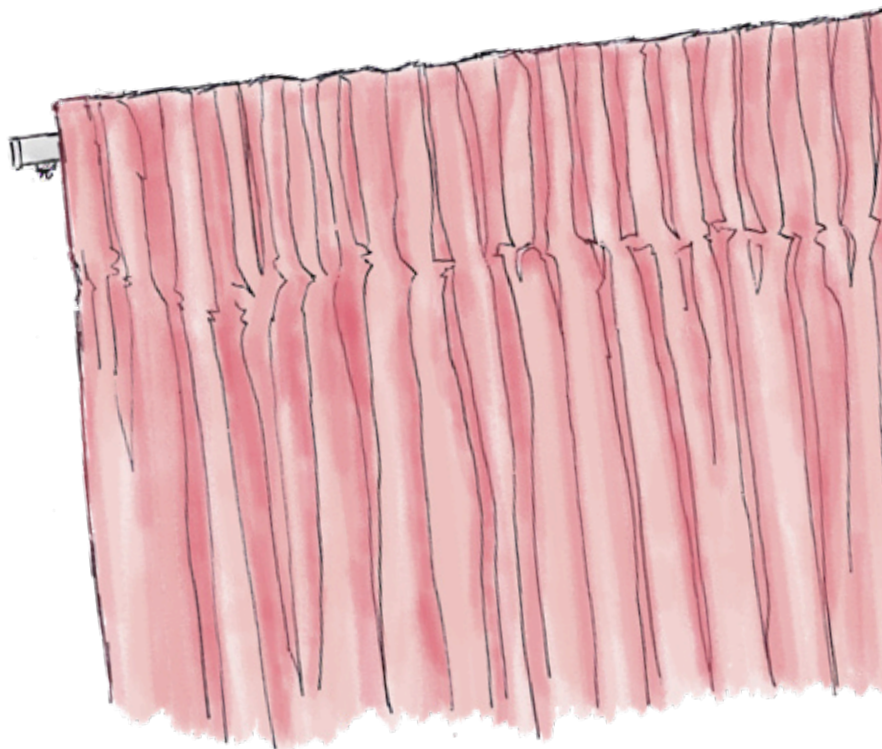

PENCIL PLEAT (TRACK)

Measuring Width

Measure the total width of the track, PLUS an additional 2.5cm for the central overlap.

Measuring Drop

Take the measurement from the top of the track to your desired drop length.

Sill Length

From the top of the track to 1cm above the sill

Below Sill Length

From the top of the track to 15cm below the sill

Full Length

From the top of the track to 3cm above the floor