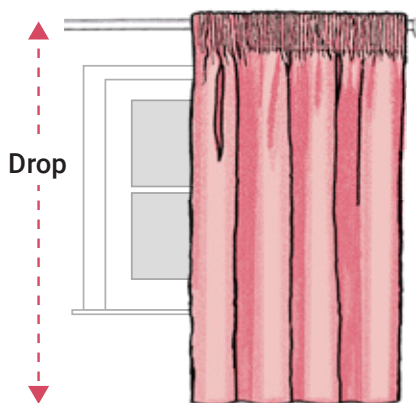

PENCIL PLEAT (TRACK)

Measuring Width

Measure the total width of the track, PLUS an additional 2.5cm for the central overlap.

Measuring Drop

Take the measurement from the top of the track to your desired drop length.

Sill Length

From the top of the track to 1cm above the sill

Below Sill Length

From the top of the track to 15cm below the sill

Full Length

From the top of the track to 3cm above the floor