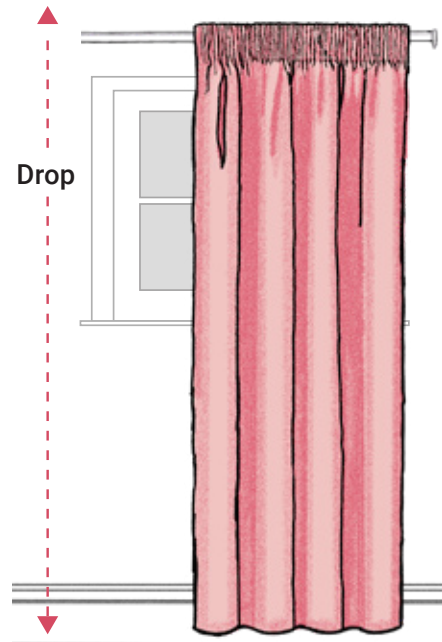

PENCIL PLEAT (TRACK)

Measuring Width

Measure the total width of the track, PLUS an additional 2.5cm for the central overlap.

Measuring Drop

Take the measurement from the top of the track to your desired drop length.

Sill Length

From the top of the track to 1cm above the sill

Below Sill Length

From the top of the track to 15cm below the sill

Full Length

From the top of the track to 3cm above the floor