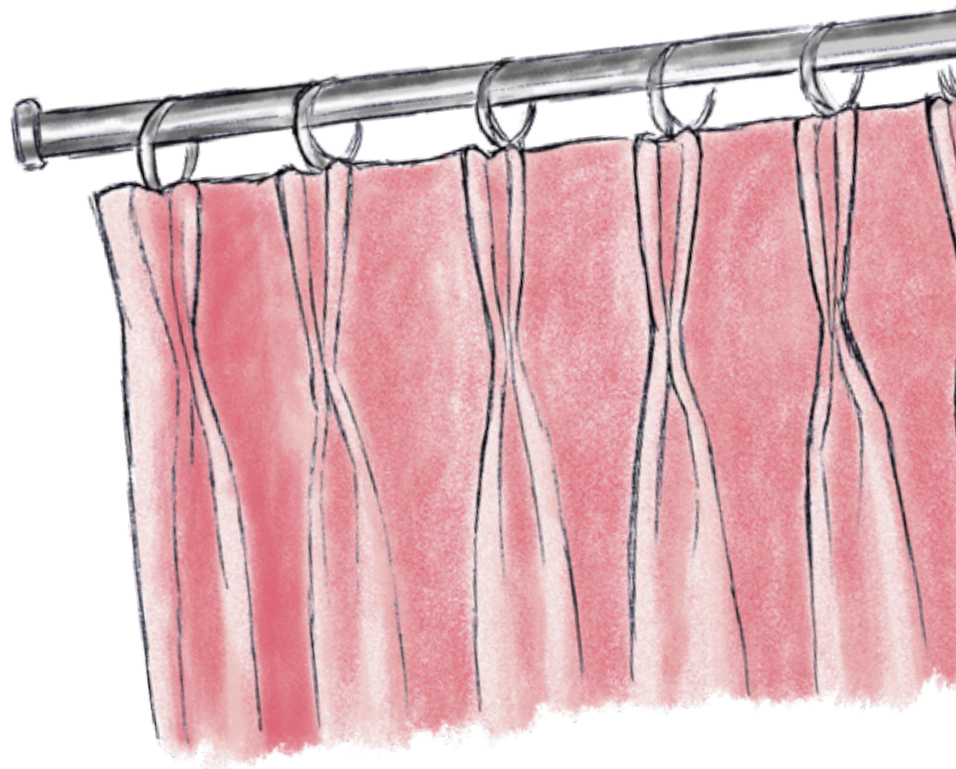

PINCH PLEAT (POLE)

Measuring Width

Measure the total width of the pole, excluding finials
PLUS an additional 2.5cm for the central overlap.

Measuring Drop

Take the measurement from the eye of the curtain hooks to your desired drop length

Sill Length

From curtain hook eye to
1cm above the sill

Below Sill Length

From curtain hook eye to
15cm below the sill

Full Length

From curtain hook eye to
3cm above the floor