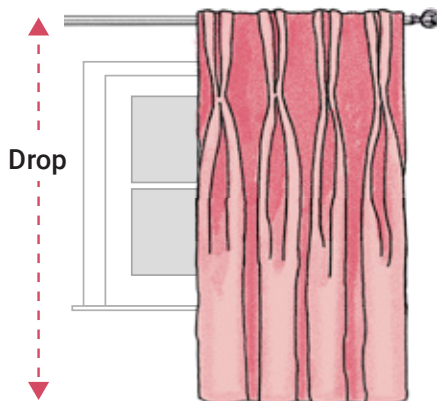

PINCH PLEAT (POLE)

Measuring Width

Measure the total width of the pole, excluding finials
PLUS an additional 2.5cm for the central overlap.

Measuring Drop

Take the measurement from the eye of the curtain hooks to your desired drop length

Sill Length

From curtain hook eye to
1cm above the sill

Below Sill Length

From curtain hook eye to
15cm below the sill

Full Length

From curtain hook eye to
3cm above the floor