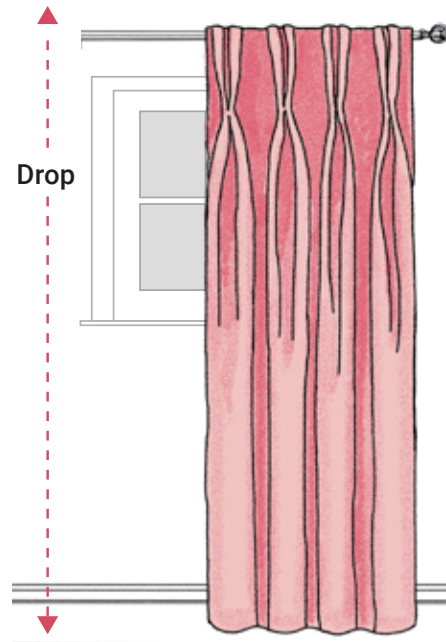

PINCH PLEAT (POLE)

Measuring Width

Measure the total width of the pole, excluding finials
PLUS an additional 2.5cm for the central overlap.

Measuring Drop

Take the measurement from the eye of the curtain hooks to your desired drop length

Sill Length

From curtain hook eye to
1cm above the sill

Below Sill Length

From curtain hook eye to
15cm below the sill

Full Length

From curtain hook eye to
3cm above the floor