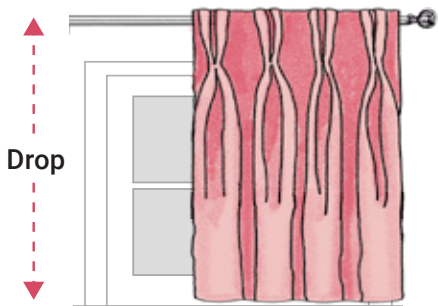

PINCH PLEAT (POLE)

Measuring Width

Measure the total width of the pole, excluding finials
PLUS an additional 2.5cm for the central overlap.

Measuring Drop

Take the measurement from the eye of the curtain hooks to your desired drop length

Sill Length

From curtain hook eye to
1cm above the sill

Below Sill Length

From curtain hook eye to
15cm below the sill

Full Length

From curtain hook eye to
3cm above the floor