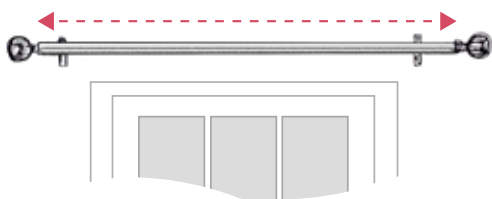

PINCH PLEAT (POLE)

Measuring Width

Measure the total width of the pole, excluding finials
PLUS an additional 2.5cm for the central overlap.

Measuring Drop

Take the measurement from the eye of the curtain hooks to your desired drop length

Sill Length

From curtain hook eye to
1cm above the sill

Below Sill Length

From curtain hook eye to
15cm below the sill

Full Length

From curtain hook eye to
3cm above the floor